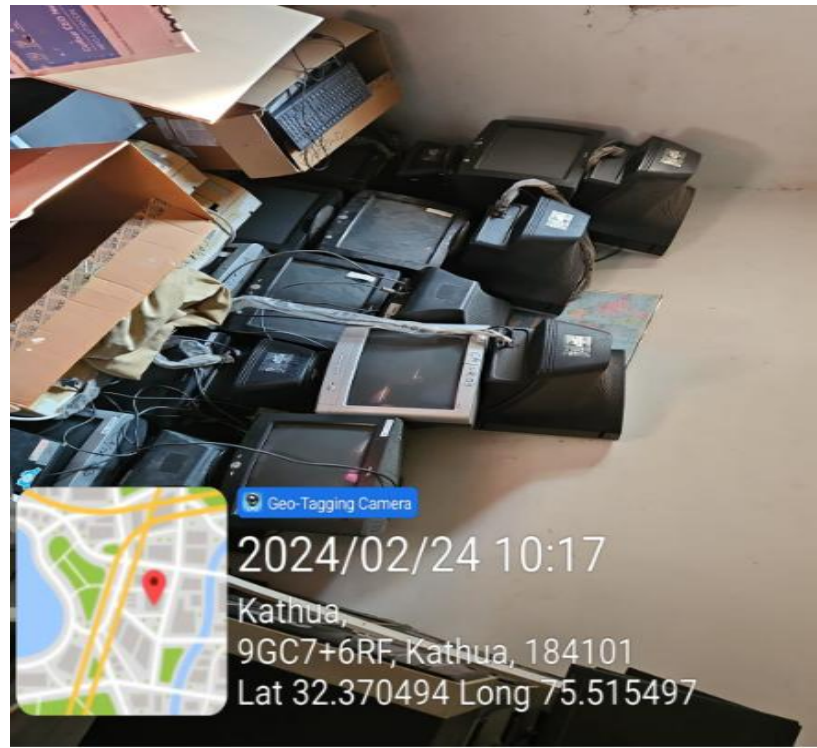

**Solid Waste management in the College campus by Segregation of solid Waste in blue and Green Bins
Installation of compost pit for management of organic waste and collection of e-waste and other non bio-degradable waste for sending it to the recycling unit**

Compost Pit

Collection of organic waste in Green Bins

Collection of in-organic waste in Blue Bins

Liquid waste management

E-Waste collection for further processing

Best out of waste exhibition